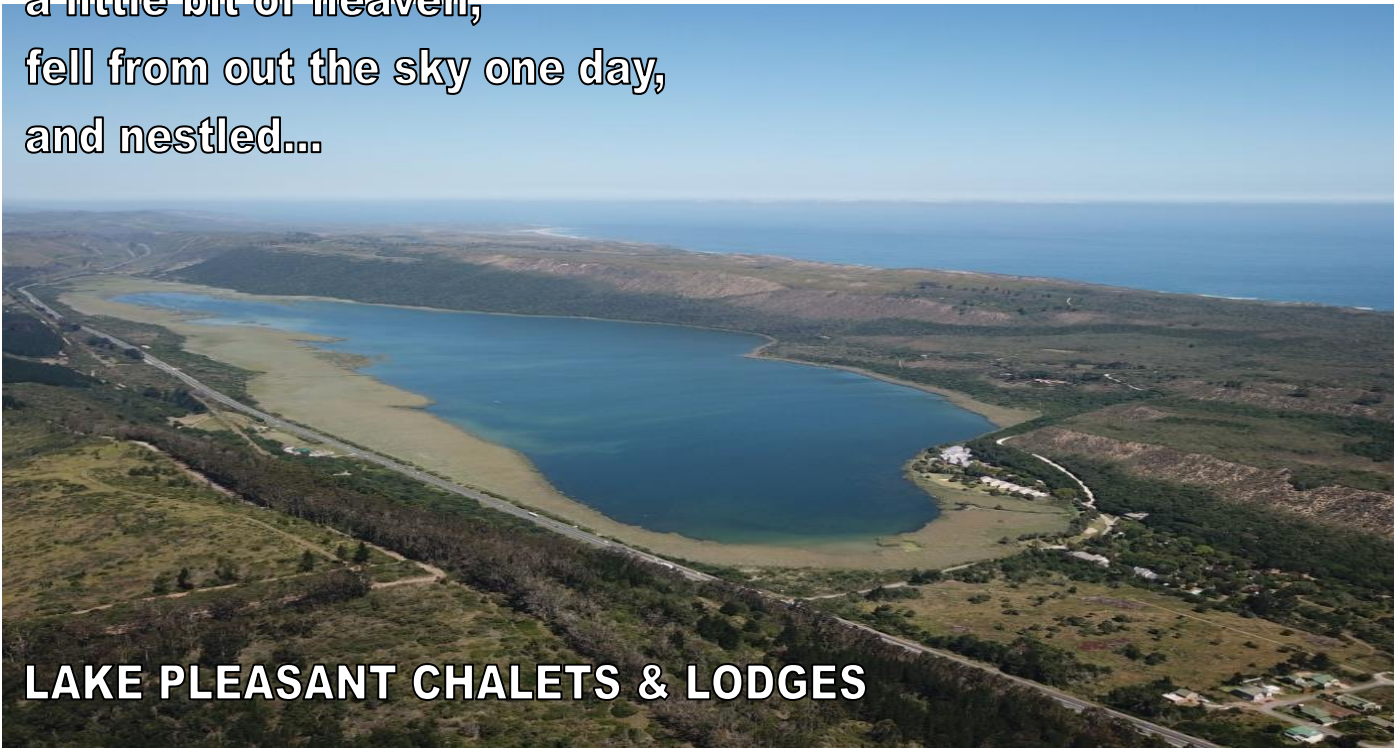

a little bit of heaven,
fell from out the sky one day,
and nestled...

LAKE PLEASANT CHALETs & LODGES

P.O. Box 16, Sedgefield, SOUTH AFRICA, 6573
Lake Pleasant Resort, Sedgefield, SOUTH AFRICA
Tel – (044) 343 1985
Email: info@lakepleasantresort.co.za

***** LOWEST 3-STAR GRADED ACCOMMODATION TARIFFS ON THE GARDEN ROUTE *****

CHALETs (Timber Cottages - 3 bedrooms,
2 bathrooms)

R 1000 - 2 persons

R 1200 - 3 persons

R 1400 - 4 persons

R 1600 - 5 persons

R 1800 - 6 persons